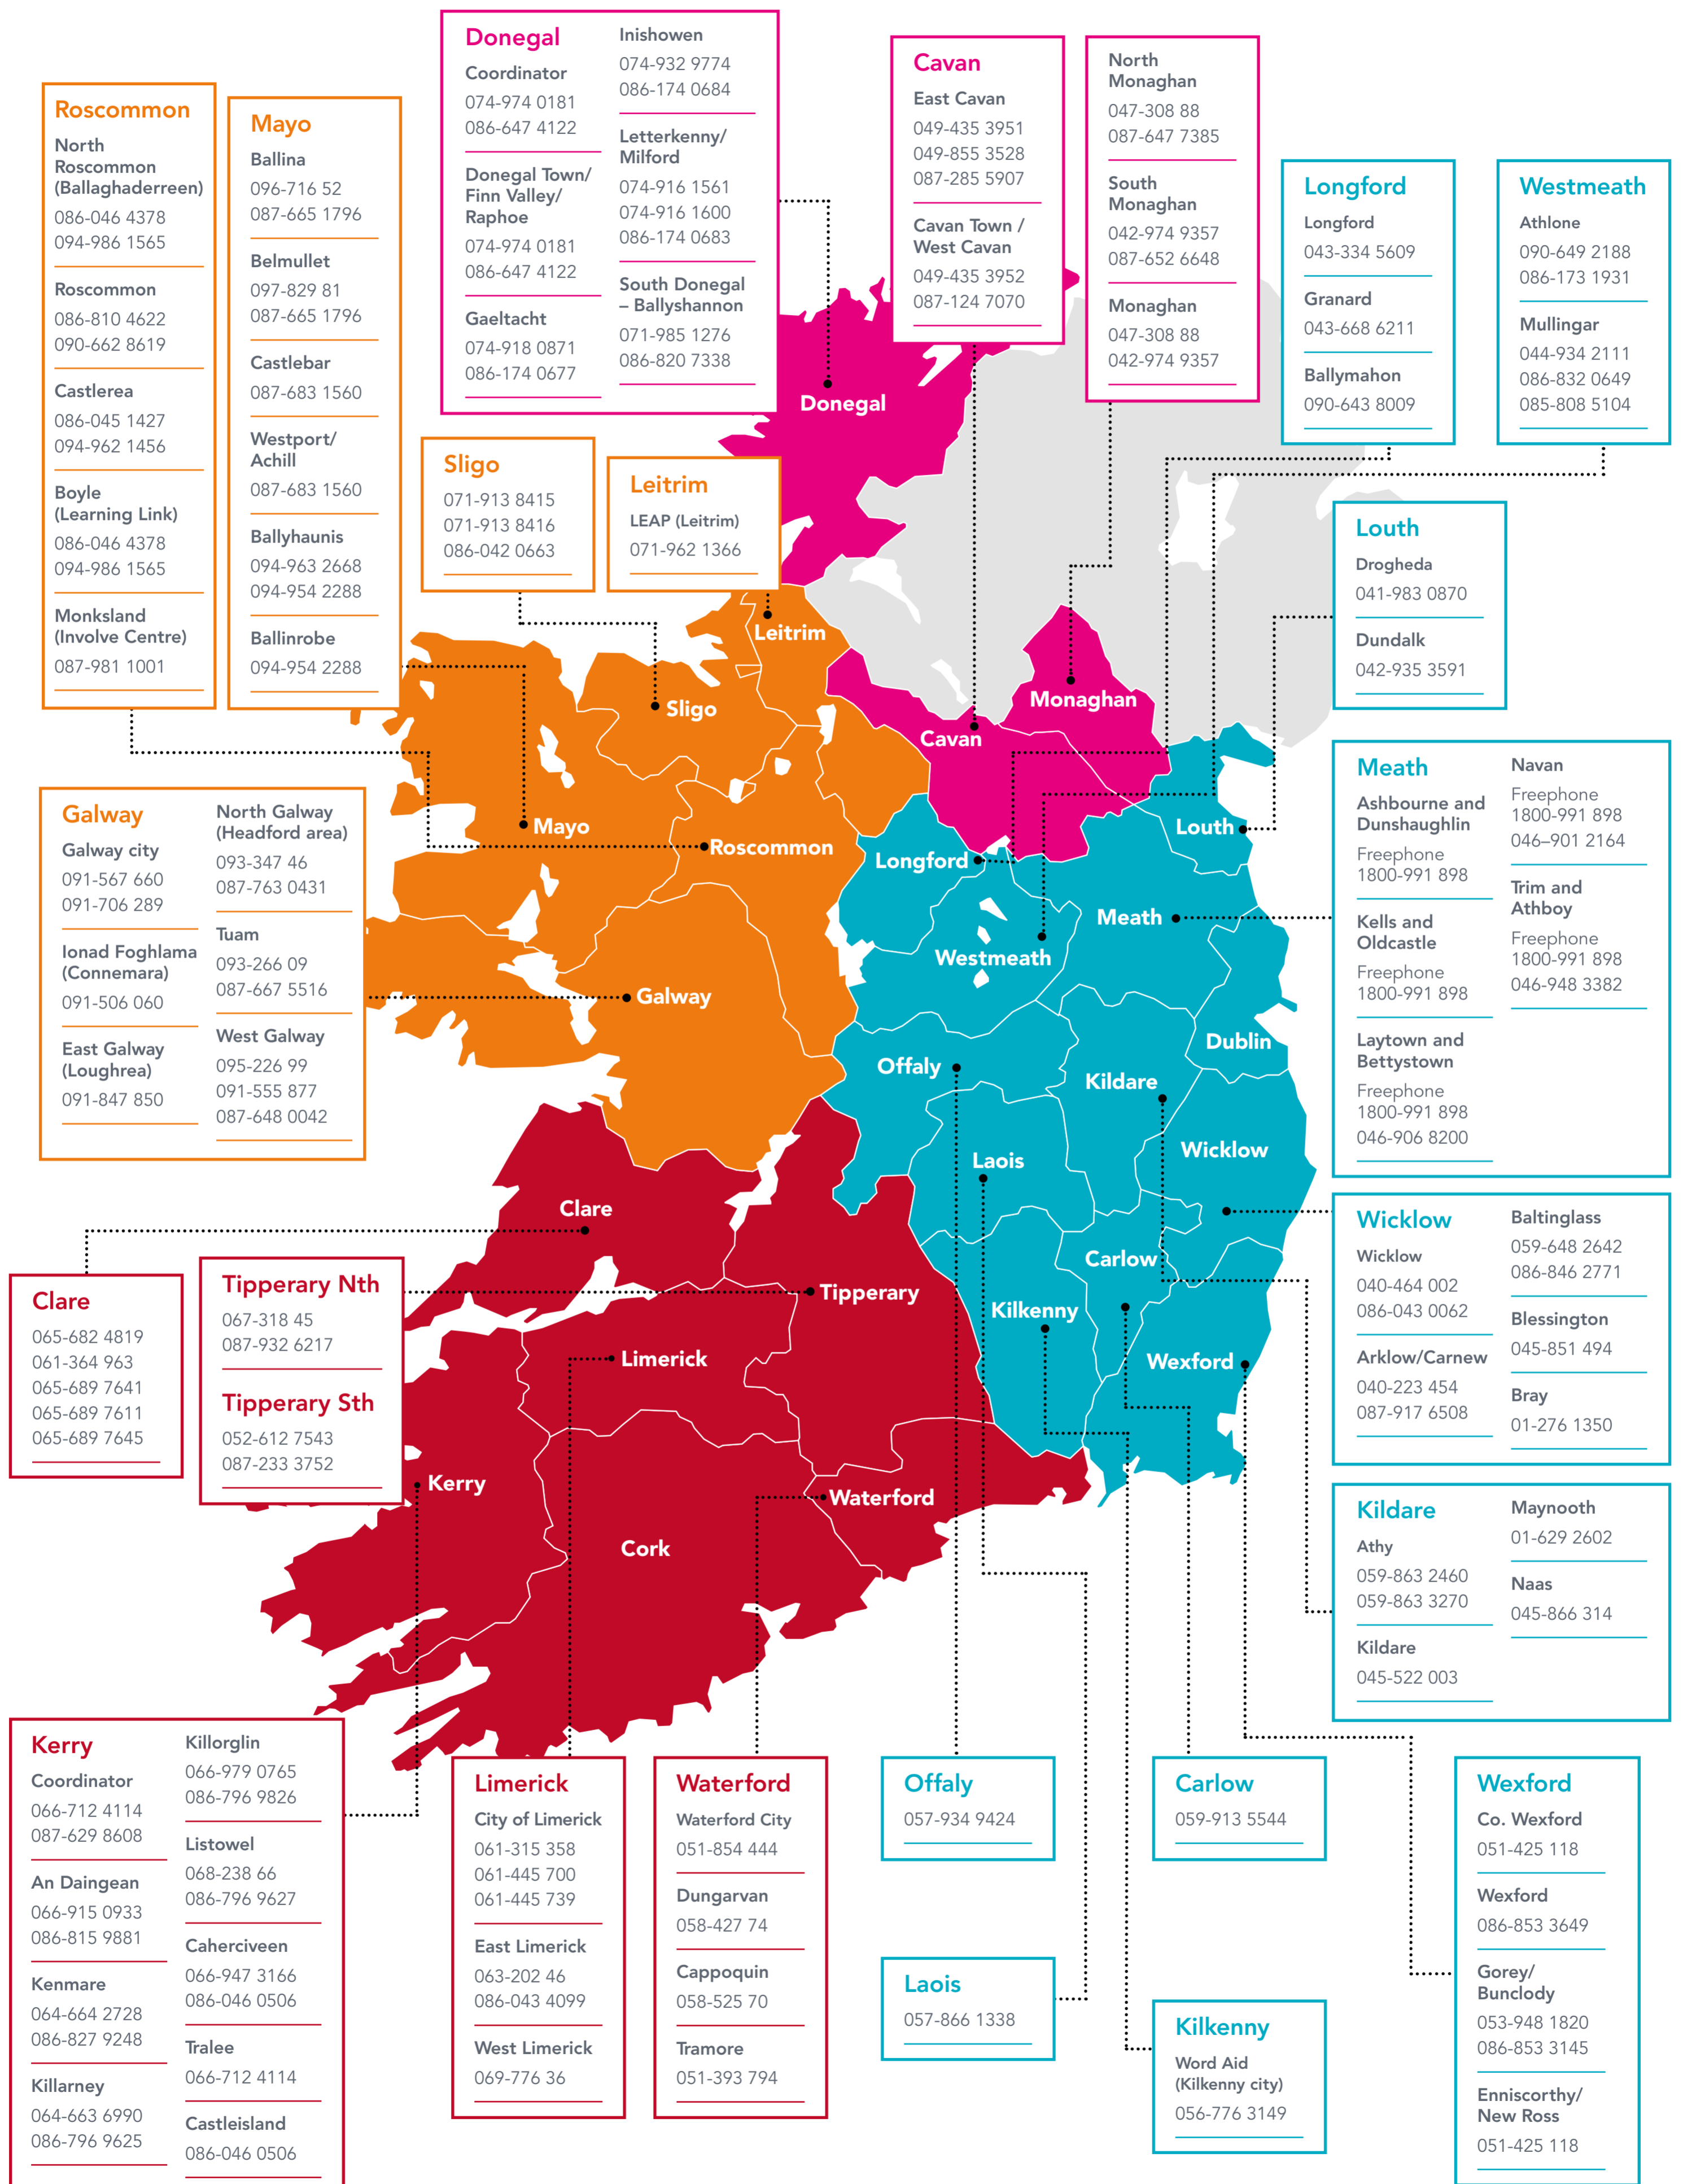

ETB Adult Literacy Services in Ireland

Turn over for **Cork** and **Dublin** contact details.

Cork

Cork City

**ABLES – The Glen/Blackpool/
Shandon/Ballyvolane**

021-242 8687
086-608 7111

**Altrusa/Douglas/
Morrison's Island**

021-425 5542
086-048 7404

**Bishopstown/Model Farm
Rd/Curraheen**

021-450 0434
086-823 7078

**Cork Traveller –
Tuckey Street, Cork**

086-173 1274

**Write Together Farranree/
Knocknaheeny/Hollyhill/
Gurranebraher/Churchfield**